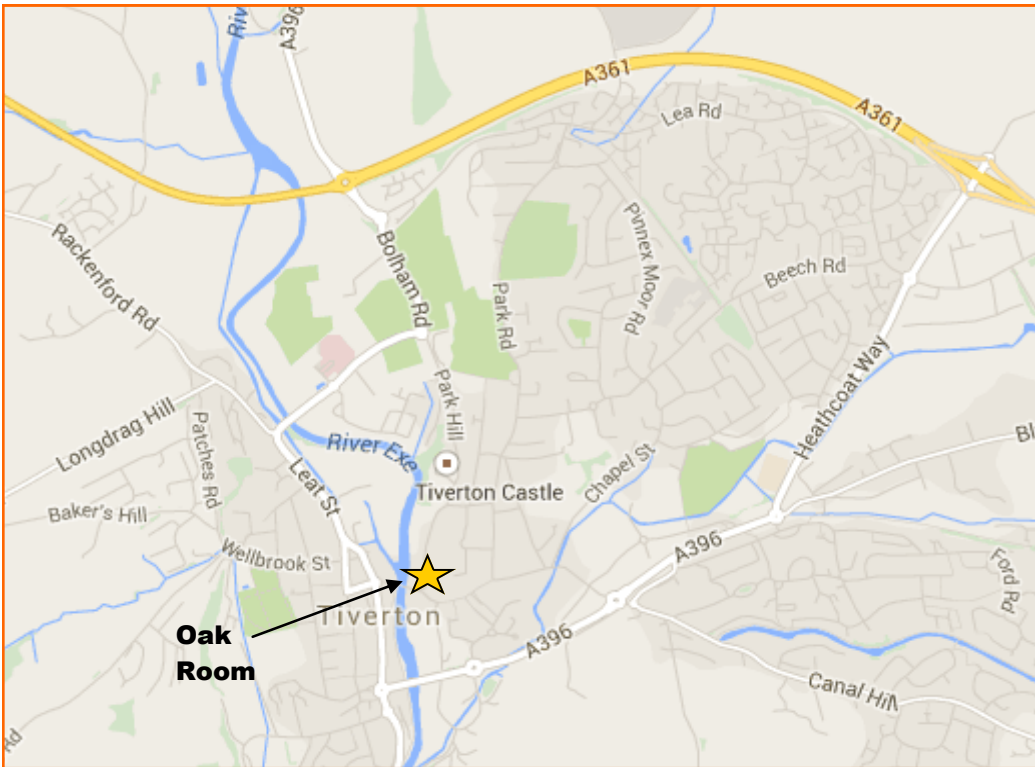

Parking & Directions

Directions - driving

From the M5 take the A361 from Junction 27 towards Barnstaple. Take the first turning to Tiverton (A396) and follow the signs to Town Centre Car Park open am to 8pm.

After 6pm street parking in 30 minute and 2 hour slots are free.

See below for other car parks and walking directions.

There are lots of one-way streets!

Directions - walking

Wellbrook St 4 mins — — — —

Market 4 mins — — — —

West Exe 3 mins — — — —

Town Centre 5 mins — — — —

Parking times and charges:

Multi storey - Town Centre
 Open 6am-8pm
 £1 for 5 hours, £2 for 10 hours

Market
 Open 24 hours
 £1.20 per hour, 2 hours only

West Exe
 Open 24 hrs
 £1.10 per hour, £1 overnight

Wellbrook Street
 Open 24 hours
 £2 for 5 hours, £1 overnight

(Correct at time of printing)